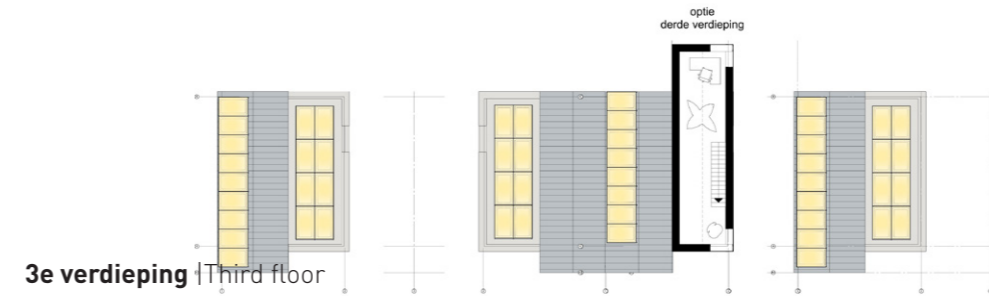

Dwarsdoorsnede | Cross section